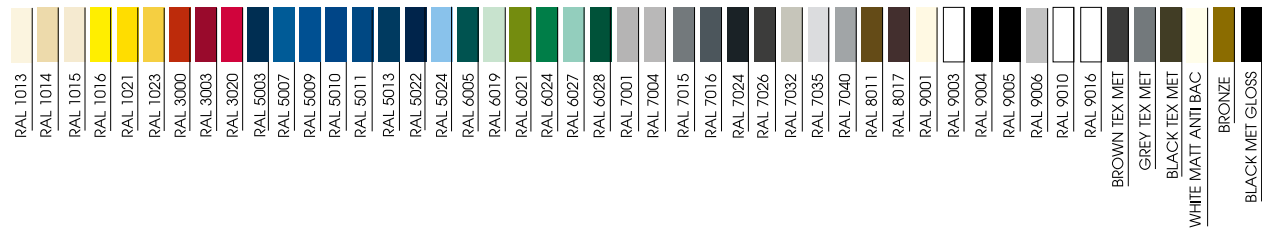

UK

new product/prices

delivery

3 days - white  
20 days - **APOLLO** standard colours

## APOLLO standard colours

# APOLLO colours

Colours are applied by powder coating

RAL 1013  
Oyster white

RAL 1014  
Ivory

RAL 1015  
Light ivory

RAL 1016  
Sulphur yellow

RAL 1021  
Rape yellow

RAL 1023  
Traffic yellow