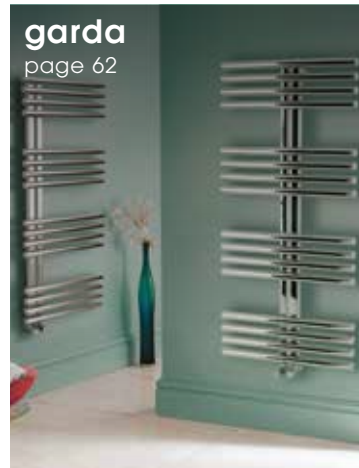

## accessories and information

valves page 72

electric options page 74

about apollo page 75

key symbols page 76

colours page 77

- lightweight designer aluminium radiator
- modern minimal style
- ideal for any room, vertical, horizontal and low level sizes in stock
- anthracite, white aluminium, white and black metallic in stock, available in 3 days
- this radiator is reversible, one side is a smooth finish, one side a corrugated finish
- safety brackets are standard