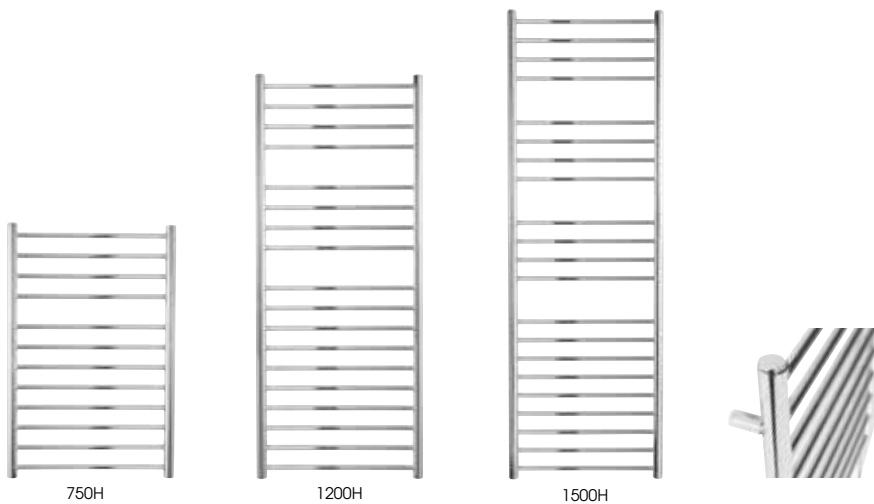

APOLLO garda contemporary polished stainless steel towel warmer

polished stainless steel minimalist towel warmers

WIDTH	SIZE		STOCK CODE	OUTPUT		PRICE
	HEIGHT			WATT	BTU	
GARDA						
400	750		GASS4W750	165	563	150.00
400	1200		GASS4W1200	257	877	215.00
400	1500		GASS4W1500	317	1082	250.00
500	750		GASS5W750	190	648	160.00
500	1200		GASS5W1200	299	1020	225.00
500	1500		GASS5W1500	370	1262	260.00
600	750		GASS6W750	215	734	180.00
600	1200		GASS6W1200	340	1160	250.00
600	1500		GASS6W1500	423	1443	300.00

GARDA INFORMATION

EN442 outputs $\Delta T50C$

for more technical info see www.apolloradiators.co.uk

all prices subject to VAT

made in

TURKEY

dual fuel option: rail can be switched from central heating system to electric for summer use

TEHE

sealed electric option for electric use only:
for more information see page 74